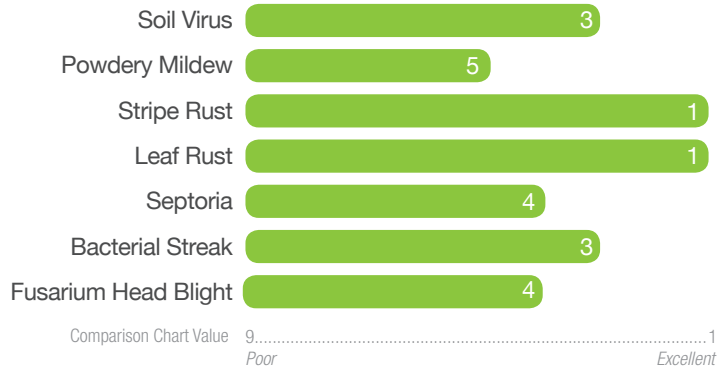

SY 576

Soft Winter Wheat Variety
Show Stopper

Highlights

- Good package for Fusarium head blight (FHB) tolerance
- Large, awned head type
- Thick stem with great standability

Disease and Pest Tolerance

Agronomics

Maturity	Full season
Test Weight	Fair to good
Height	Medium tall
Straw Strength	Excellent
Head Type	Awned
Winter Hardiness	Very good
Planting Rate	Medium
Planting Date	Early to normal
Vernalization	Long