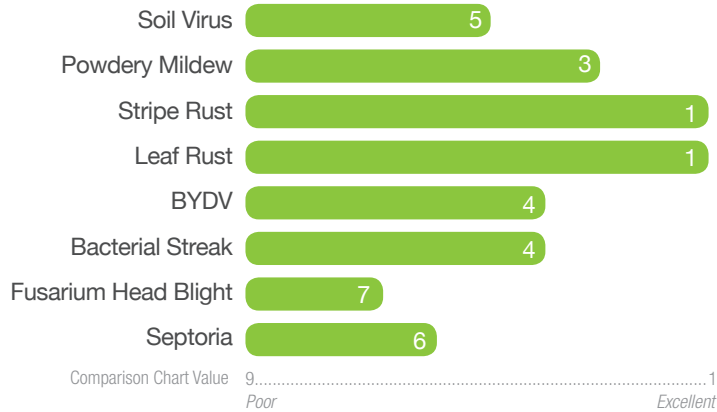

SY Richie

Soft Winter Wheat Variety
Southern Companion

Highlights

- Bright-white head color
- Barley yellow dwarf tolerance
- Good option for delayed planting

Disease and Pest Tolerance

Agronomics

Maturity	Medium early
Test Weight	Very good
Height	Medium
Straw Strength	Good
Head Type	Awnless
Winter Hardiness	Fair
Planting Rate	Low to medium
Planting Date	Normal to late
Vernalization	Medium short

Note: these agronomic assessments are made by Syngenta scientists and reflect each variety's relative performance within these characteristics though the 2018 crop year. Specific conditions may cause variations within characteristics. These relative protection values are based on current pest and disease populations and have been known to shift periodically and may cause changes in specific evaluations. Resistance to many other diseases and pests is sensitive to environmental conditions, plant development stages and the presence and intensity of other diseases which may result in specific evaluation inconsistencies. This chart is updated annually to reflect the most current trends. Photos are the property of Syngenta or used under agreement. ©2019 Syngenta. Some or all of the varieties may be protected under one or more of the following: Plant Variety Protection, United States Plant Patents and/or Utility Patents and may not be propagated or reproduced without authorization. AgriPro® and the Syngenta logo are trademarks of a Syngenta Group Company. 8/2019